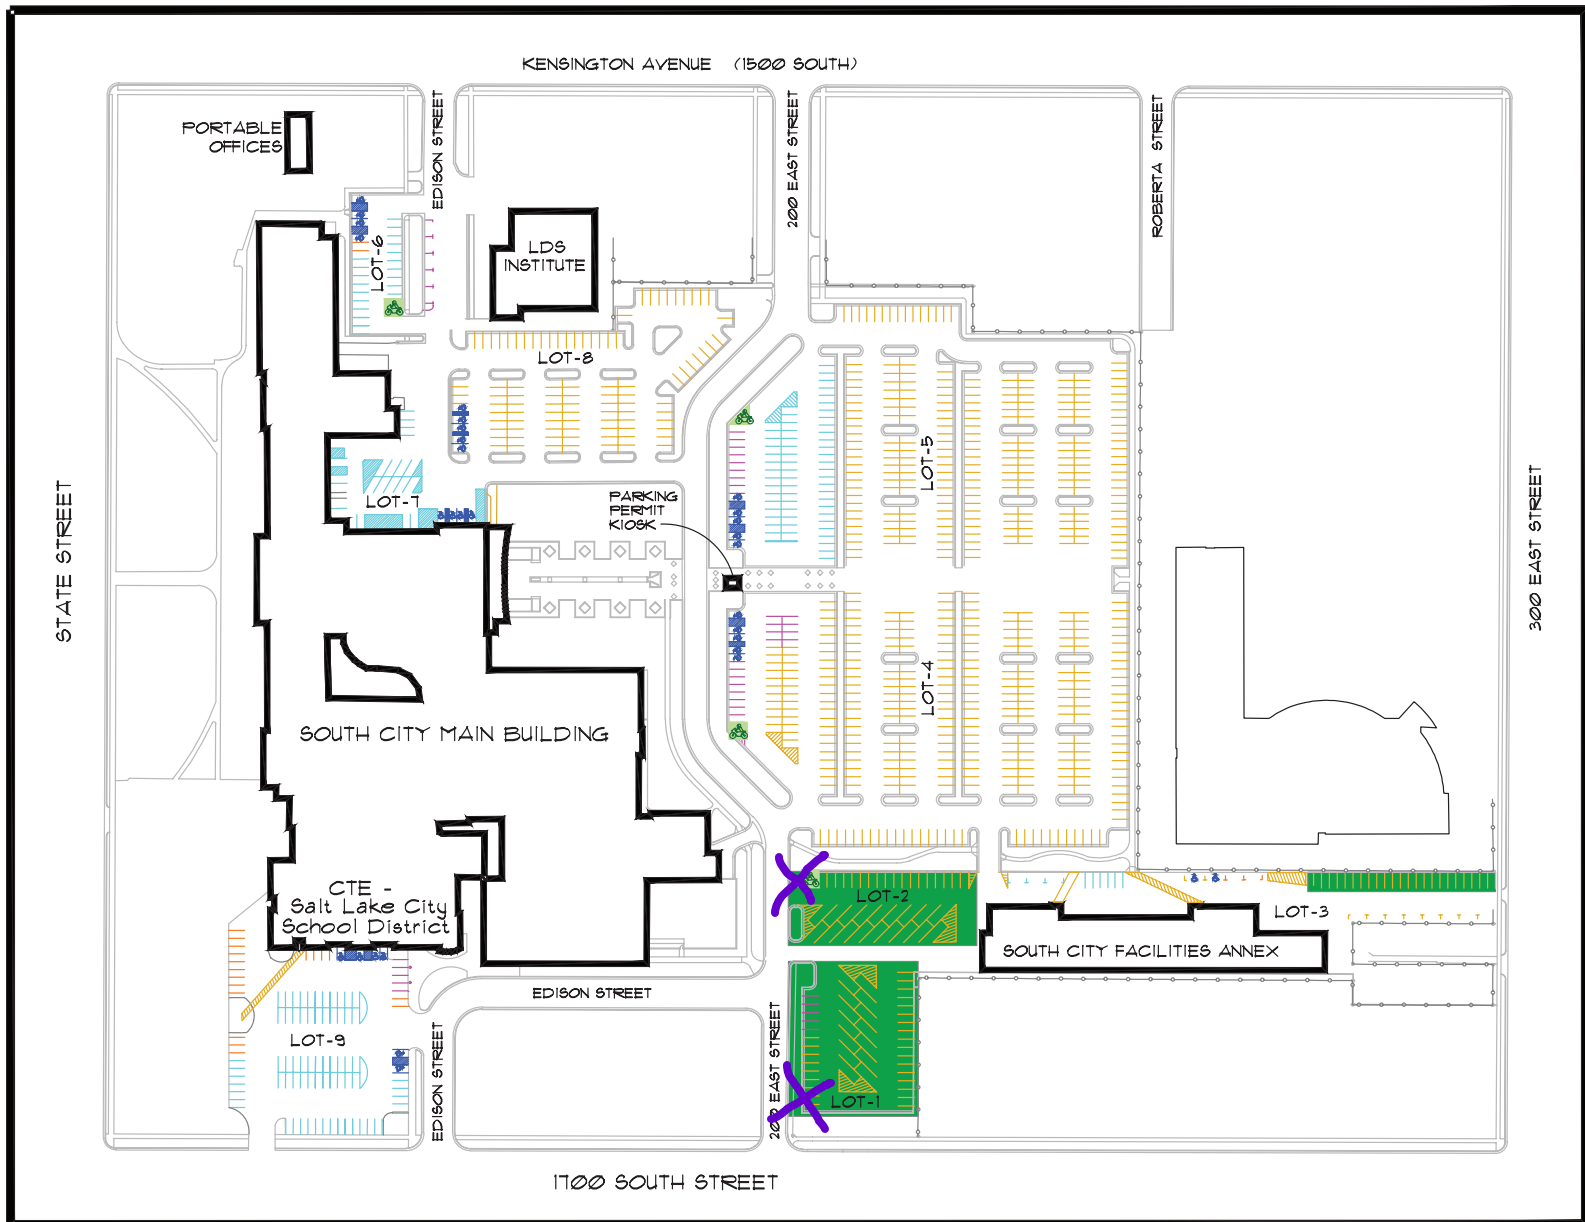

Please park for free in Lot 1, 2 and 3 ■ during the following times:

- 8:30am – 2:00pm for morning orientations
- 2:30pm – 8:00pm for evening orientations

If you need parking accommodations outside of the times listed above, or if you have other questions, Please contact Orientation & Student Success at 801-957-4299

South City Campus