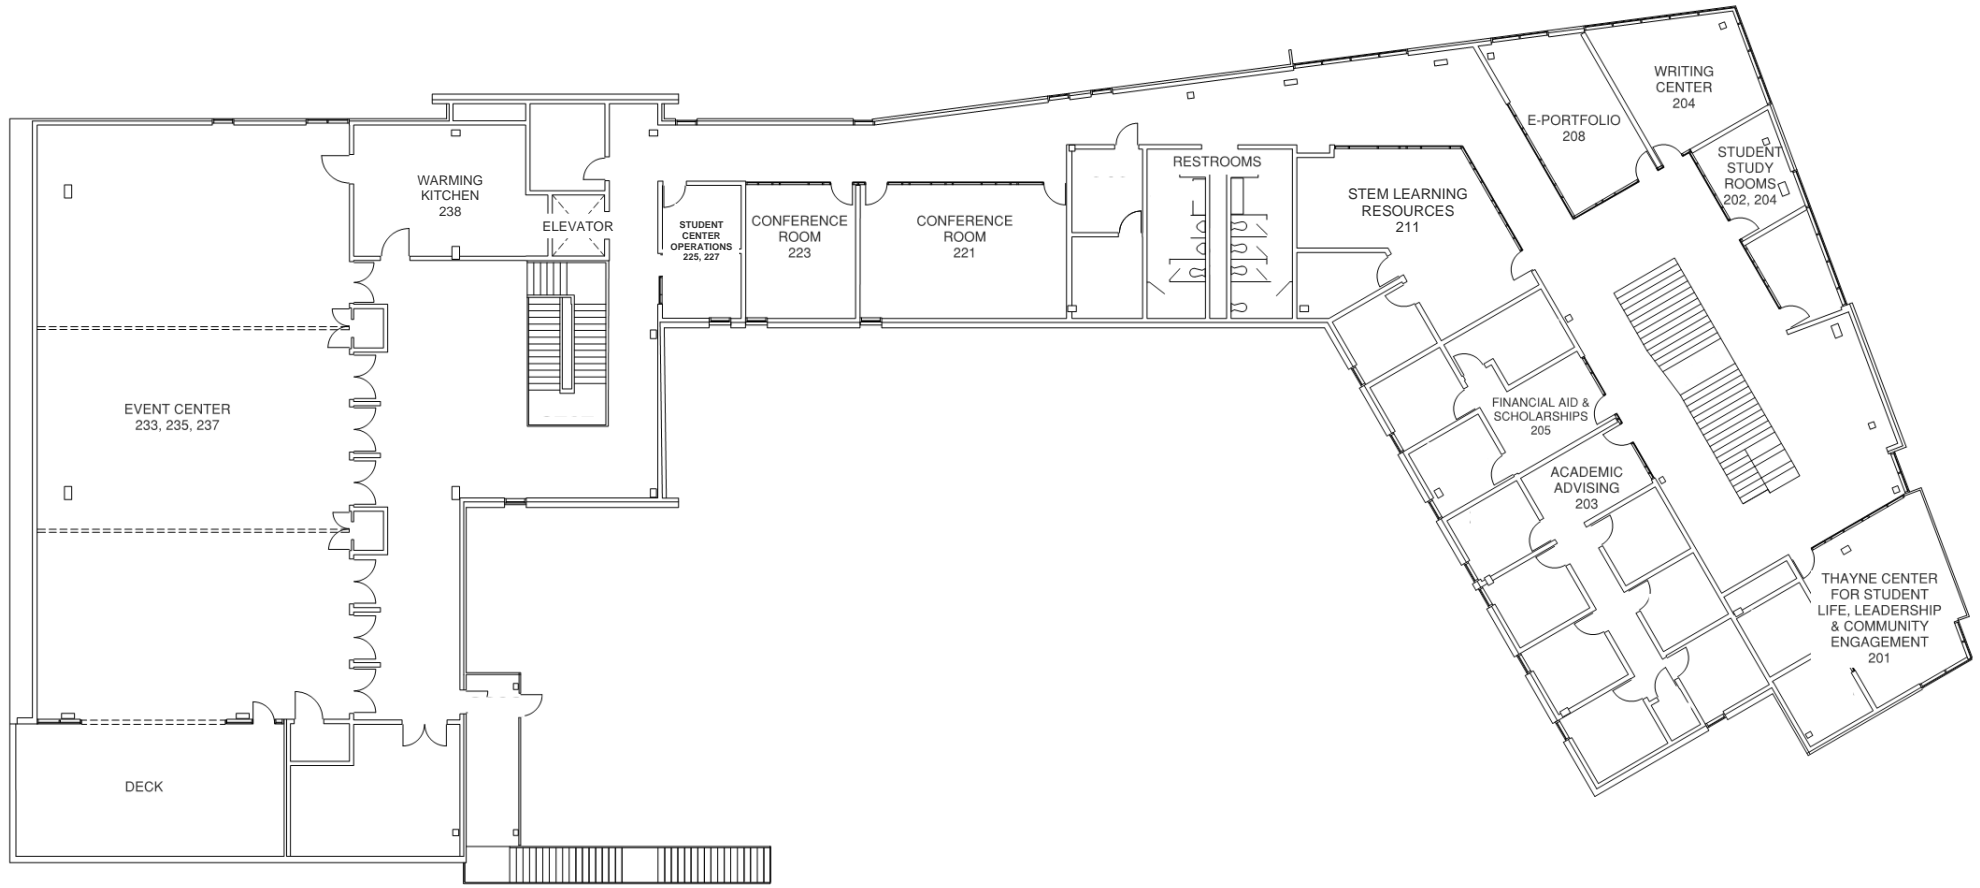

JORDAN STUDENT CENTER FIRST LEVEL FLOOR PLAN

UPDATED: NOVEMBER 10 2020

BLDG 407
Salt Lake
Community College

JORDAN STUDENT CENTER
SECOND LEVEL FLOOR PLAN

UPDATED: NOVEMBER 10 2020

BLDG 407
 Salt Lake
 Community College

NORTH