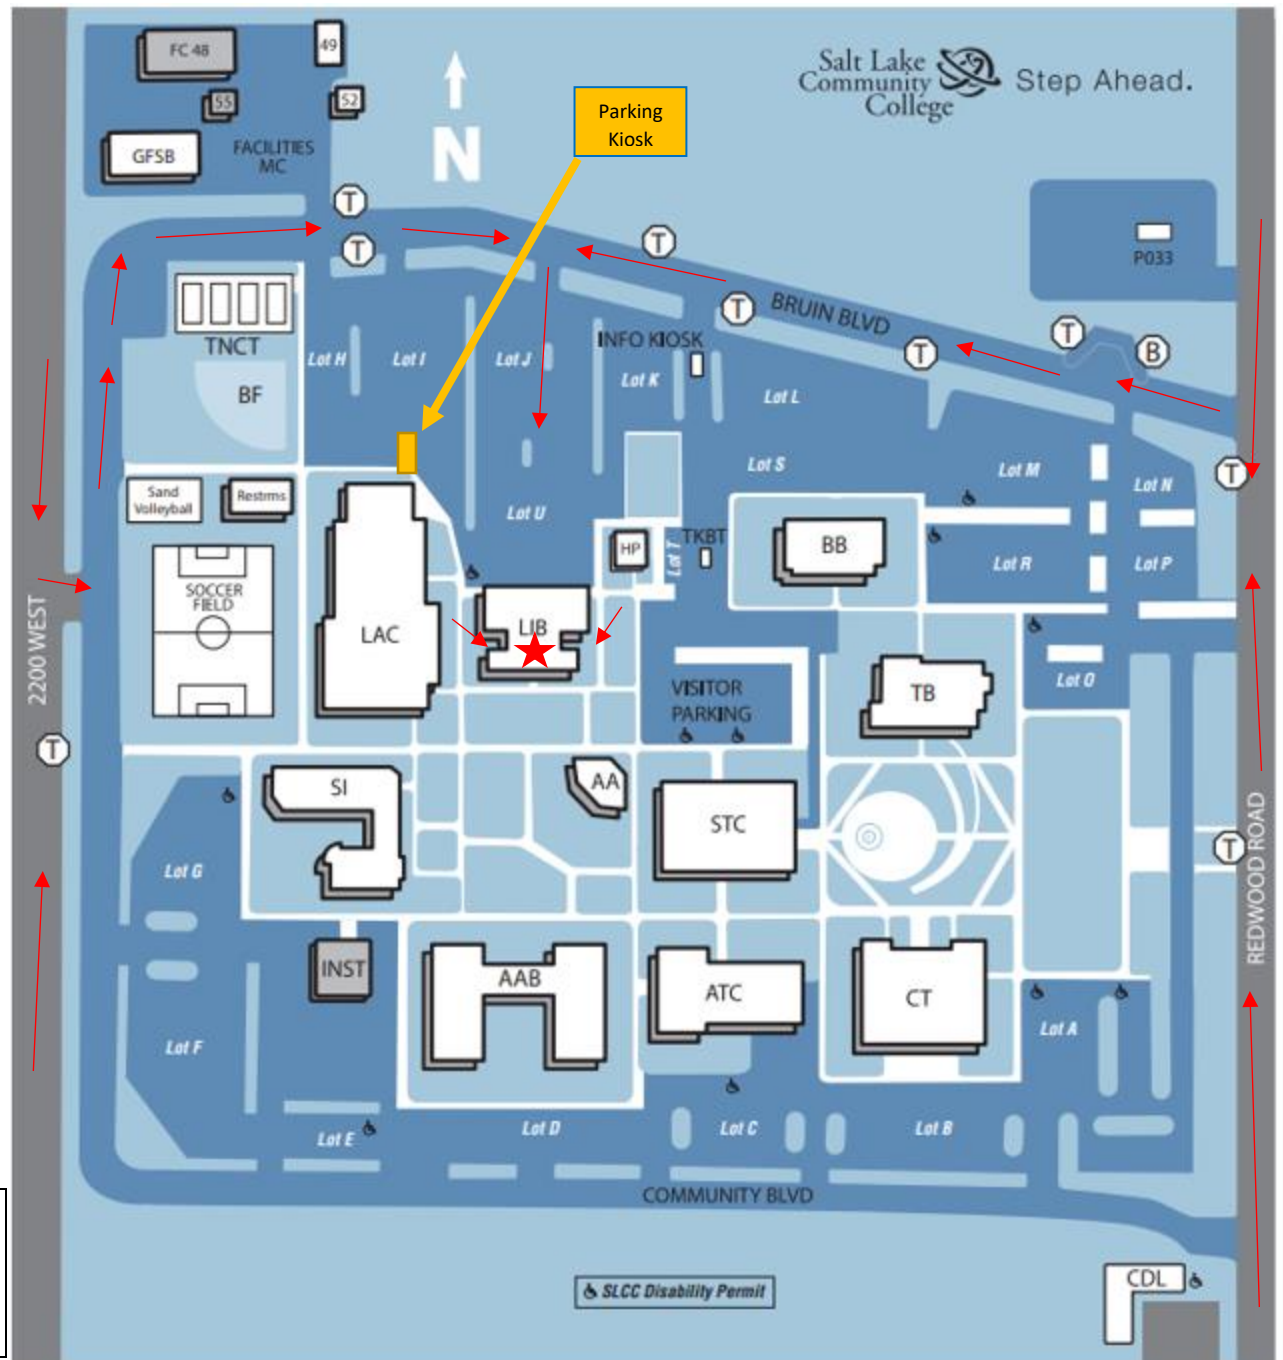

Taylorville Redwood Campus

Salt Lake Community College
4600 S Redwood Road
Salt Lake City, UT 84130
801-957-4627
www.slcc.edu

AA	Alder Amphitheater
AAB	Academic and Administration Building
ATC	Applied Technology Center
B	B-Line Intercampus Shuttle
BB	Business Building
BF	Softball Diamond
CDL	Eccles Early Childhood Development Lab School
CT	Construction Trades Building
GFSB	Gunderson Facilities Services Building Security and Parking Services
HP	Heating Plant
INST	LDS Institute
LAC	Lifetime Activity Center
LIB	Markosian Library
P033	Outreach and Access
SI	Science Building
STC	Student Center
T	UTA Bus Stop
TB	Calvin Rampton Technology Building
TKBT	Pay Parking Booth
TNCT	Tennis Courts

The Testing Center is in:
The Markosian Library-Lower Level
The GED Room is 017

The Testing Center is in the **LIBRARY**. (See **RED STAR** on Map) Before coming into test, purchase a day parking permit at the **YELLOW** parking kiosk at the North end of LAC Building. (The Building just West of the Library) The kiosk will not give change or take coin change. The permit cost \$2.00 and is good for the day. (The machine will not print out a receipt. You will need to enter your car's license plate number. Make sure to park your vehicle where the lines are painted yellow and not at a meter. Enter the library on the West or East side of the Library. The testing center is in the **BASEMENT**.